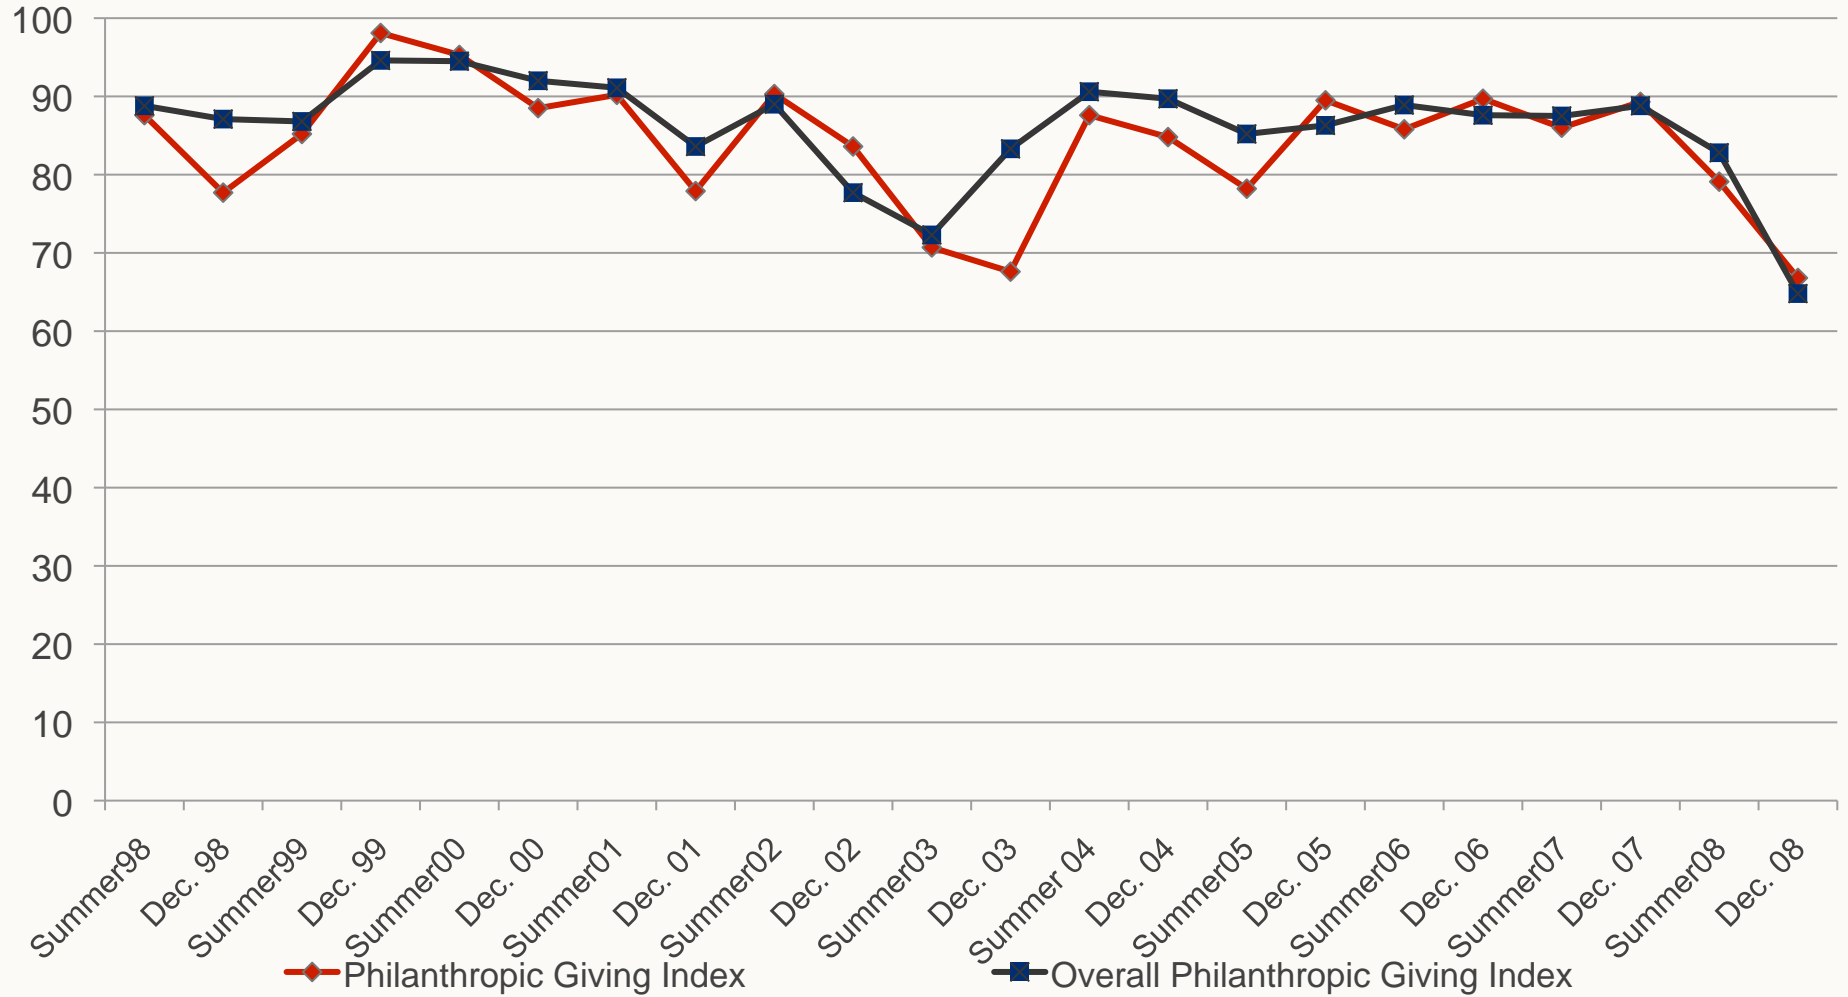

Philanthropic Giving Index - Religion